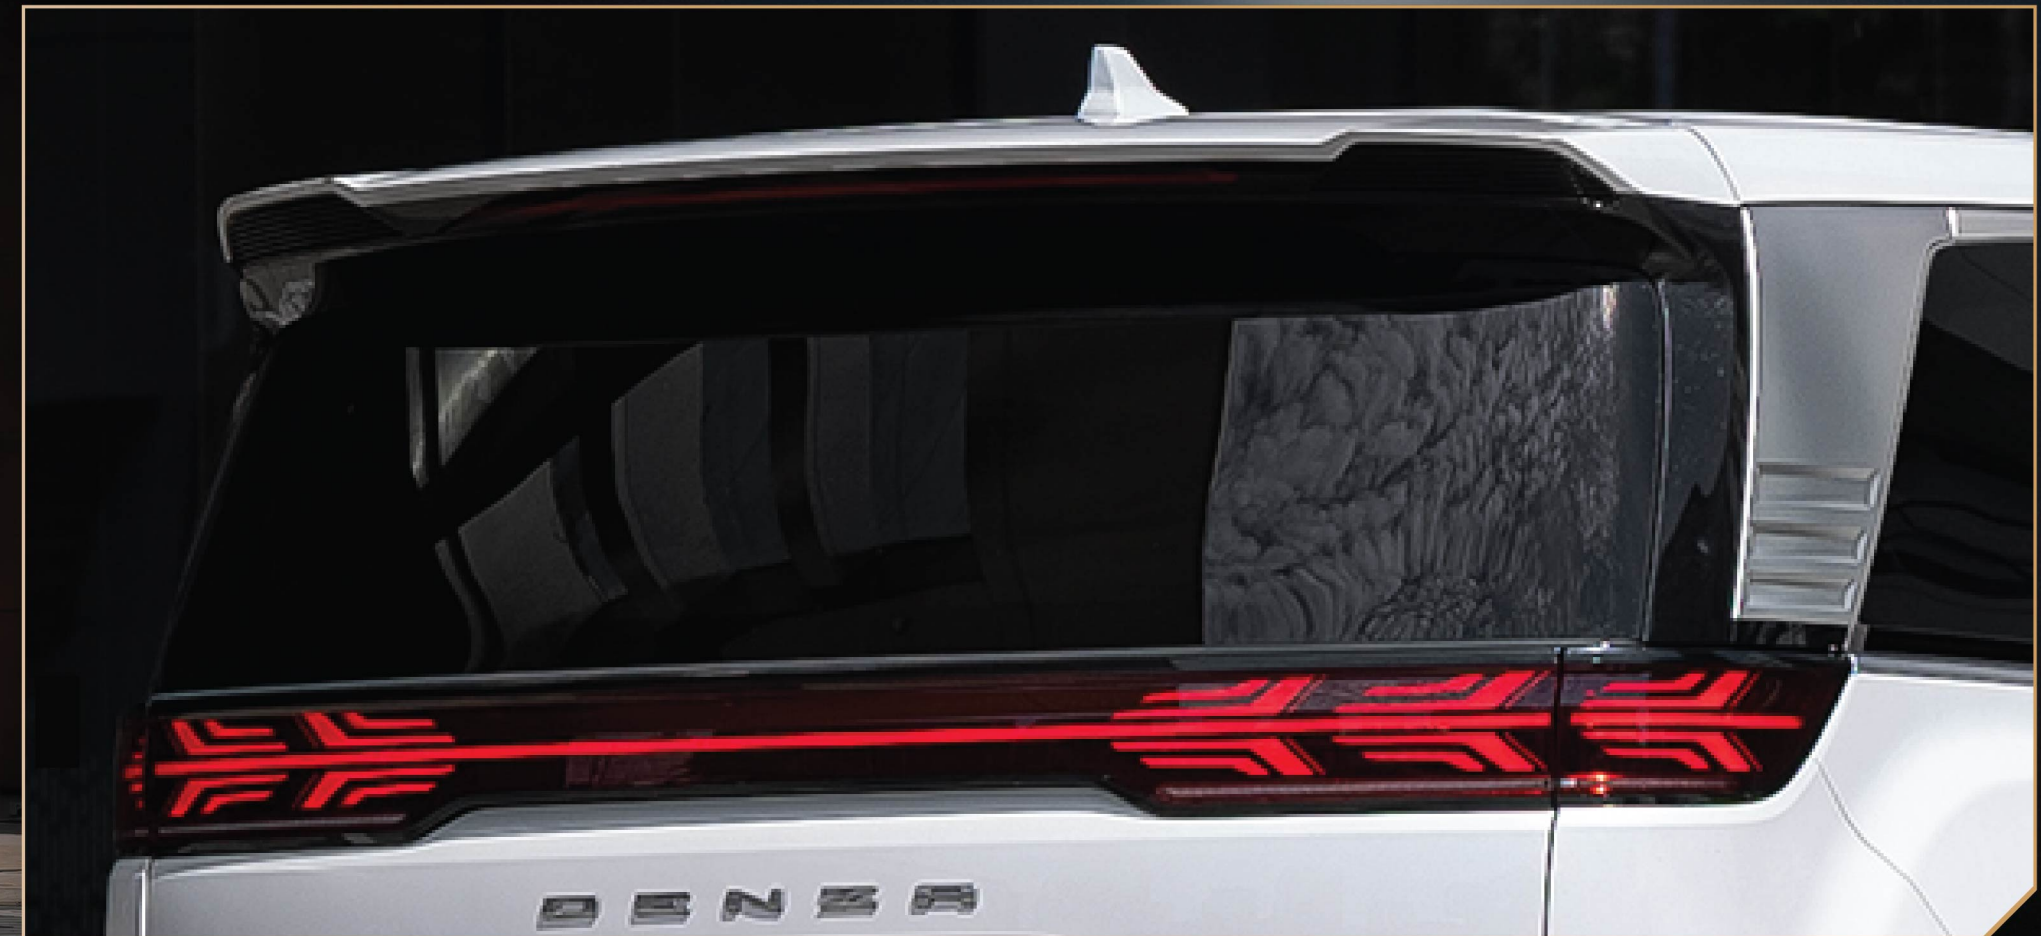

Arrow Tail Light

Our Arrow Tail Light adopt a refined vertical design, accentuated by the iconic π symbol to enhance the visual impact.