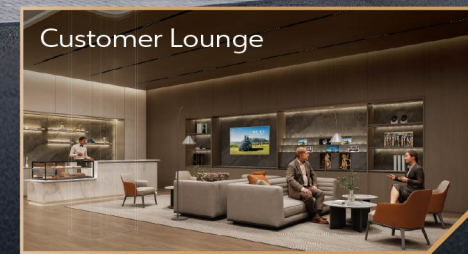

Brand Story

DENZA was founded in 2010 with a focus on creating luxury new energy vehicles. From the start, it has prioritized collaboration with users and aimed to build a smart, safe, and sensory-driven luxury car brand.

After 14 years of growth, DENZA has continued to innovate and strengthen its products. In 2022, the brand introduced the D9, N7, and N8 models, committed to offering a new luxury experience and optimizing travel for users worldwide, while opening up new possibilities for the future of electric luxury cars.

Delivering Luxury, Comfort, and the Best Service

More to come...

DENZA BIPO GATOT SUBROTO
Jl. Gatot Subroto Raya
No. 127, Kuningan,
Jakarta Selatan 12710

DENZA HAKA PLUIT
Jl. Pluit Selatan Raya
No.8a, Pluit, Jakarta Utara
14440

DENZA HARMONY KELAPA GADING
Jl. Raya Boulevard Barat
Blok XB No.6, Kelapa Gading,
Jakarta Utara, 14240

DENZA ARISTA BSD
Kav. Commercial The
Park, Kav 1.7, Jl. BSD
Raya Utama, BSD City,
Tangerang, 15331

DENZA BIPO DENPASAR
Jl. Mahendradatta
No.97a, Padangsambian,
Denpasar Barat, Bali,
80119